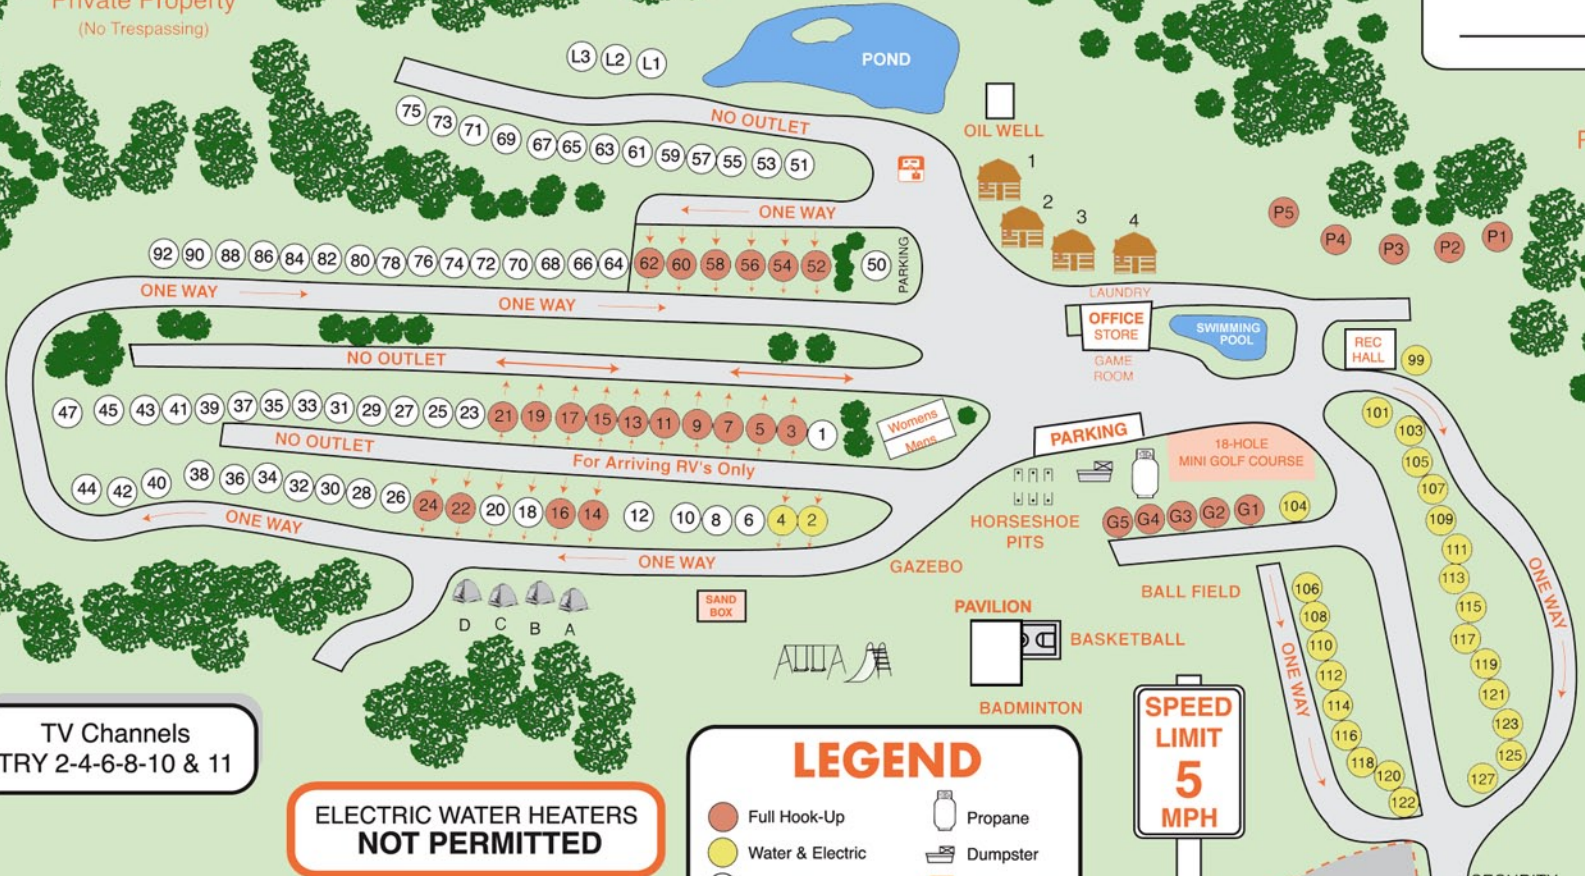

YOUR SITE # IS _____

Private Property
(No Trespassing)

Private Property
(No Trespassing)

Private Property

TV Channels
TRY 2-4-6-8-10 & 11

ELECTRIC WATER HEATERS
NOT PERMITTED

LEGEND

Full Hook-Up	Propane
Water & Electric	Dumpster
Seasonal Sites	Dump Station
Cabins	Playground
Tent Sites	

SEASONAL STORE & OFFICE HOURS

Weekdays 9 AM to 9 PM
Weekends 9 AM to 10 PM
Pool Hours: 11 AM - 8 PM
From Memorial Day Weekend To Labor Day

Gaslight

CAMPGROUND

6297 Emlenton, Clintonville Rd.
Emlenton, PA 16373 • (724) 867-6981
Venango County